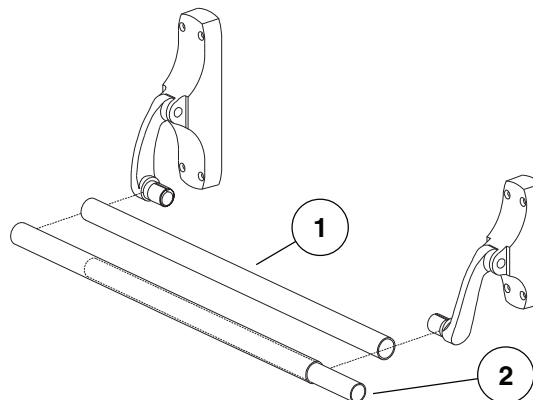

CROSSBARS

Item No.	Part No.	Description	Quantity	Finish
1	050004	42" Standard Crossbar Kit	1	X
1	050005	42" Knurled Crossbar Kit	1	X
2	050459	37" Crossbar Reinforcement Kit	1	

X in "Finish" column designates finished item; specify finish when ordering.