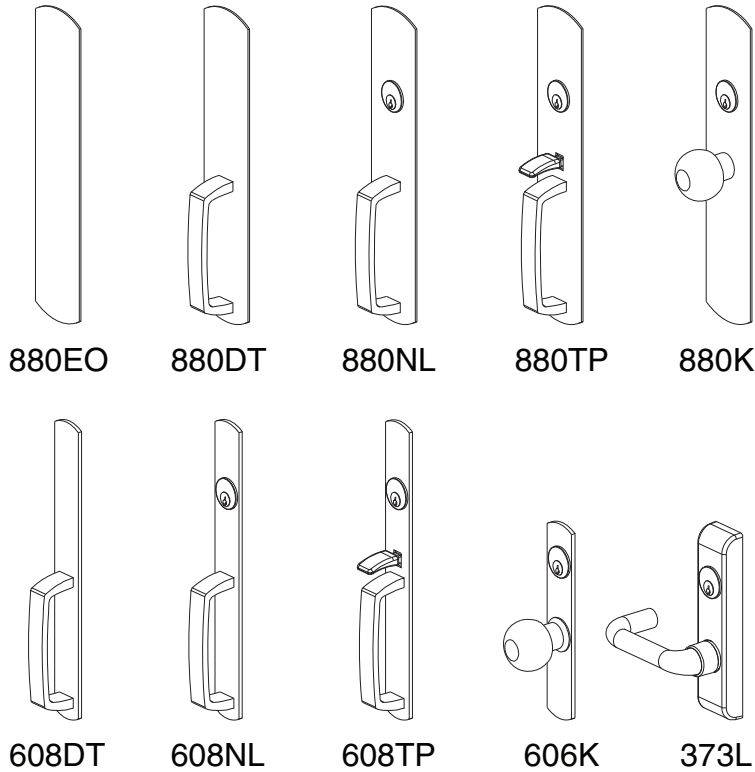

OUTSIDE TRIM FUNCTIONS

STRIKES

LEVER ARM PARTS PACKAGES

LEVER ARM PARTS PACKAGES

Item No.	Part No.	Description	Quantity	Finish
1	090007	Axle Security Pin Pkg.	10	
1	033022	Axle Security Pin Pkg.	50	
2	090004	Dog Screw Pkg.	2	
2	090083	Dog Screw Pkg.	10	
3	090005	227 Dog Key 5/32" Pkg.	2	
3	090085	227 Dog Key 5/32" Pkg.	10	
4	090006	88 Lever Arm Axles		
		88 Axle Separator	2	
		88 Axle - Male	2	
		88 Axle - Female	2	
4	090082	88 Lever Arm Axles		
		88 Axle Separator	10	
		88 Axle - Male	10	
		88 Axle - Female	10	
5	090008	Wedgetite Screw Pkg.	2	
5	090081	Wedgetite Screw Pkg.	30	
6	090020	Crossbar Tube Attaching Wedge Pkg.	2	
7	090021	Crossbar Tube Attaching Ring Pkg.	2	
8	103865	88 Lever Arm Axle Pkg.		
		Cylinder Anchor Plate	1	
		88 Axle Separator	1	
		88 Axle - Male	2	
		88 Axle - Female	2	