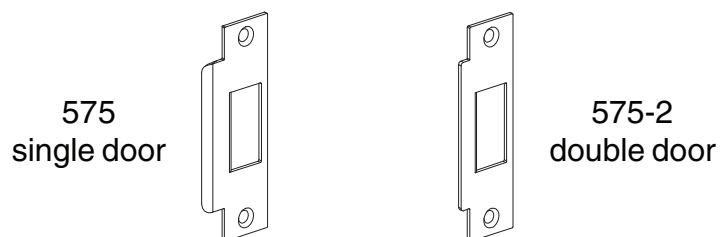

8875 SERIES FINISHES

US Number	BHMA Number	Color
US3	605	Brass, polished
US3A	408	Brass, polished no laquer
US4	606	Brass, dull
US4A	410	Brass, dull no laquer
US10	612	Bronze, dull
US10B	613	Brass, dull (oxidized)
US26	625	Chrome, polished
US26D	626	Chrome, dull
SPBLK	693	Gloss black powder

OUTSIDE TRIM FUNCTIONS

STRIKES