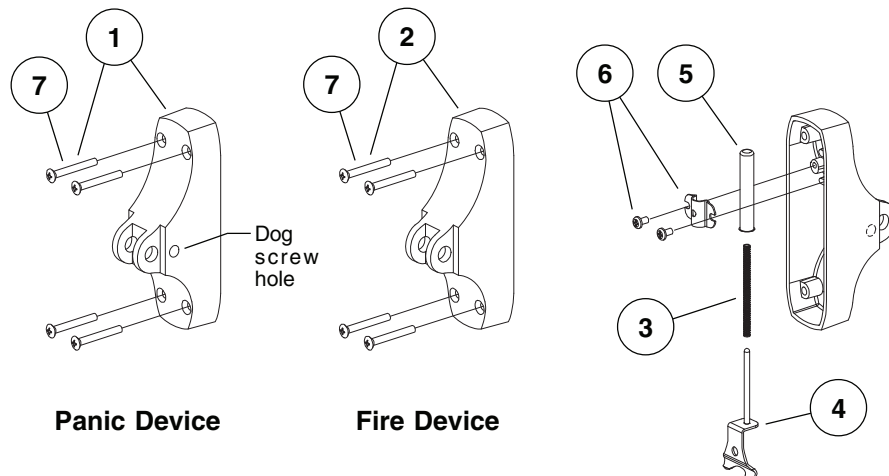

END CASE KIT AND END CASE PARTS

Item No.	Part No.	Description	Quantity	Finish
1	050435	88 R/M/V End Case Kit		X
		88 R/M/V End Case	1	
		10-24 x 1-1/2" OPHMS	4	
		10-24 x 2" OPHMS	4	
		10-12 x 10-24 x 2" OPHCS	4	
2	050436	8827-F/8875-F/8847-F End Case Kit		X
		88SV/CV/M-F End Case	1	
		10-24 x 1-1/2" OPHMS	4	
		10-24 x 2" OPHMS	4	
		10-12 x 10-24 x 2" OPHCS	4	
3	090003	88 End Case Spring Pkg.	2	
3	090080	88 End Case Spring Pkg.	10	
4	050451	88 End Case Spring Stop Kit	1	
5	050476	88/88-F End Case Spring Tube	1	
6	050477	88/88-F Spring Tube Bracket w/Screws Kit		
		88/88-F Spring Tube Bracket	1	
		88/88-F Spring Tube Bracket Screws	2	
7	900503	88 Center or End Case Mtg. Pkg. (CS and MS screws)		X
		10-24 x 1-1/2" OPHMS	4	
		10-24 x 2" OPHMS	4	
		10-12 x 10-24 x 2" OPHCS	4	
7	900504	88 Center or End Case Mtg. Pkg. (CS screws)		X
		10-12 x 10-24 x 2" OPHCS	4	
7	900505	88 Center or End Case Mtg. Pkg. (MS screws 1-3/4" door)		X
		10-24 x 1-1/2" OPHMS	4	
7	900506	88 Center or End Case Mtg. Pkg. (MS screws 2-1/4" door)		X
		10-24 x 2" OPHMS	4	

X in "Finish" column designates finished item; specify finish when ordering.