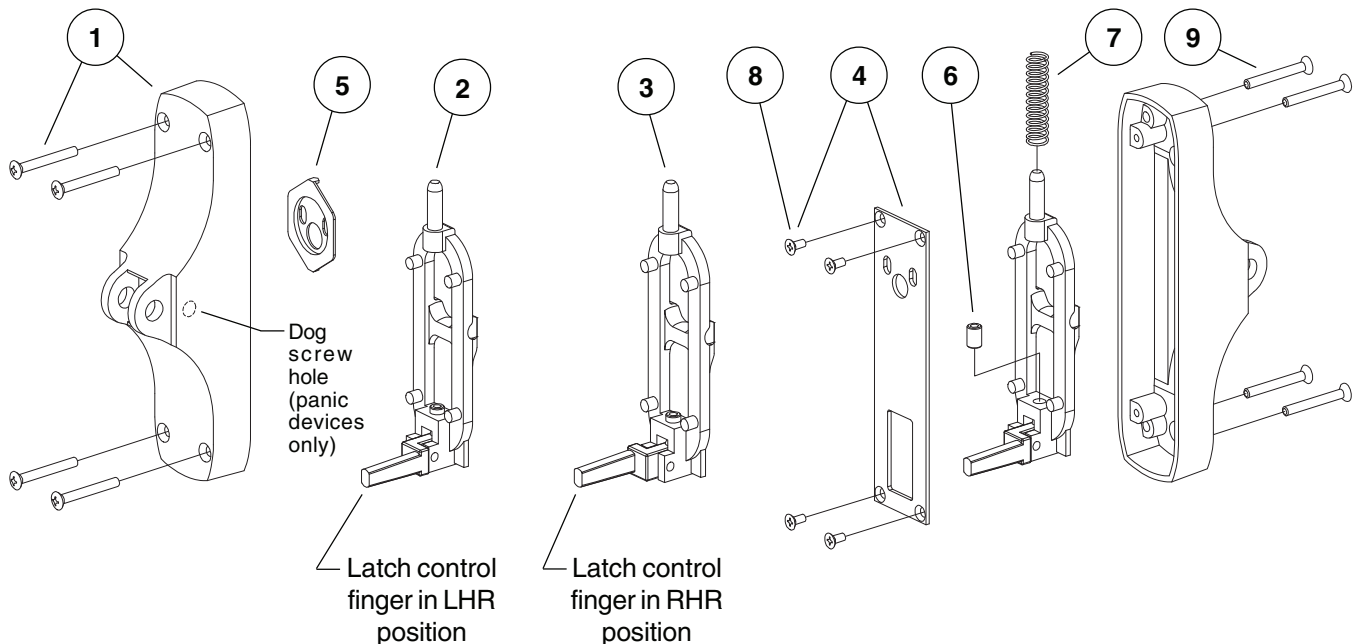

CENTER CASE KITS AND CENTER CASE PARTS

Item No.	Part No.	Description	Quantity	Finish
1	050422	8847-F RHR Center Case Kit	1	X
1	050423	8847-F LHR Center Case Kit	1	X
2	050209	8847-F/75/75-F Latch Control LH	1	
3	050210	8847-F/75/75-F Latch Control RH	1	
4	050211	8847-F/75/75-F Backplate w/ Screws	1	
5	050331	88 Cylinder Anchor Plate	1	
6	090013	8847-F/75-F Flat point Set Screw Pkg.	5	
7	090014	8847-F/75/75-F Center Case Spring Pkg.	2	
8	900615	8827 Backplate Screw Pkg.	4	
9	900503	88 Center or End Case Mtg. Pkg. (CS and MS screws)		X
		10-24 x 1-1/2" OPHMS	4	
		10-24 x 2" OPHMS	4	
		10-12 x 10-24 x 2" OPHCS	4	
9	900504	88 Center or End Case Mtg. Pkg. (CS screws)		X
		10-12 x 10-24 x 2" OPHCS	4	
9	900505	88 Center or End Case Mtg. Pkg. (MS screws 1-3/4" door)		X
		10-24 x 1-1/2" OPHMS	4	
9	900506	88 Center or End Case Mtg. Pkg. (MS screws 2-1/4" door)		X
		10-24 x 2" OPHMS	4	

X in "Finish" column designates finished item; specify finish when ordering.