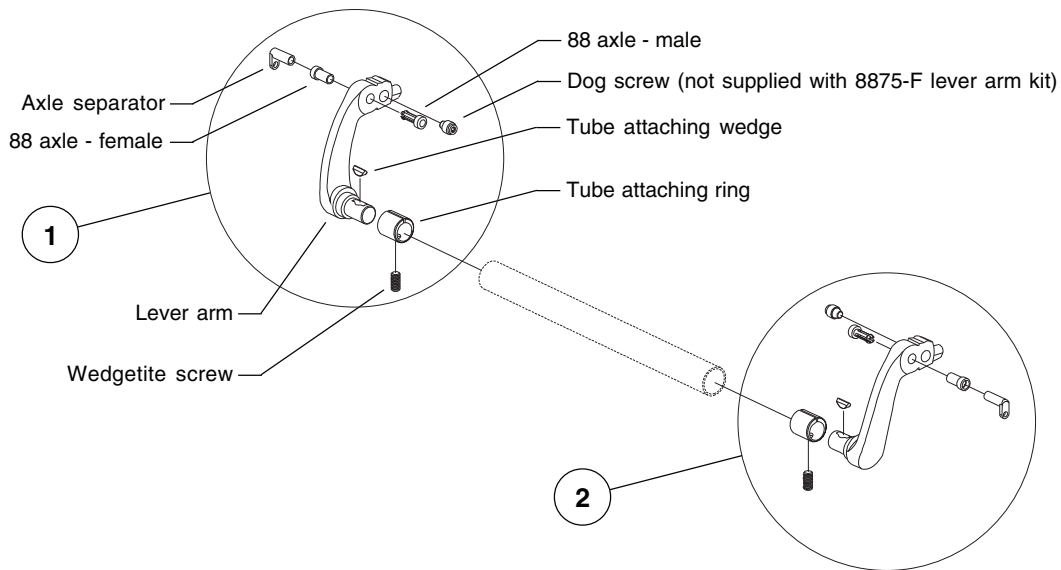

LEVER ARM KITS

Item No.	Part No.	Description	Quantity	Finish
1	050439	88 R/M/V LH Lever Arm Kit (includes dog screw)	1	X
1	050445	8875-F LH Lever Arm Kit (no dog screw)	1	X
2	050438	88 R/M/V RH Lever Arm Kit (includes dog screw)	1	X
2	050444	8875-F RH Lever Arm Kit (no dog screw)	1	X

X in "Finish" column designates finished item; specify finish when ordering.