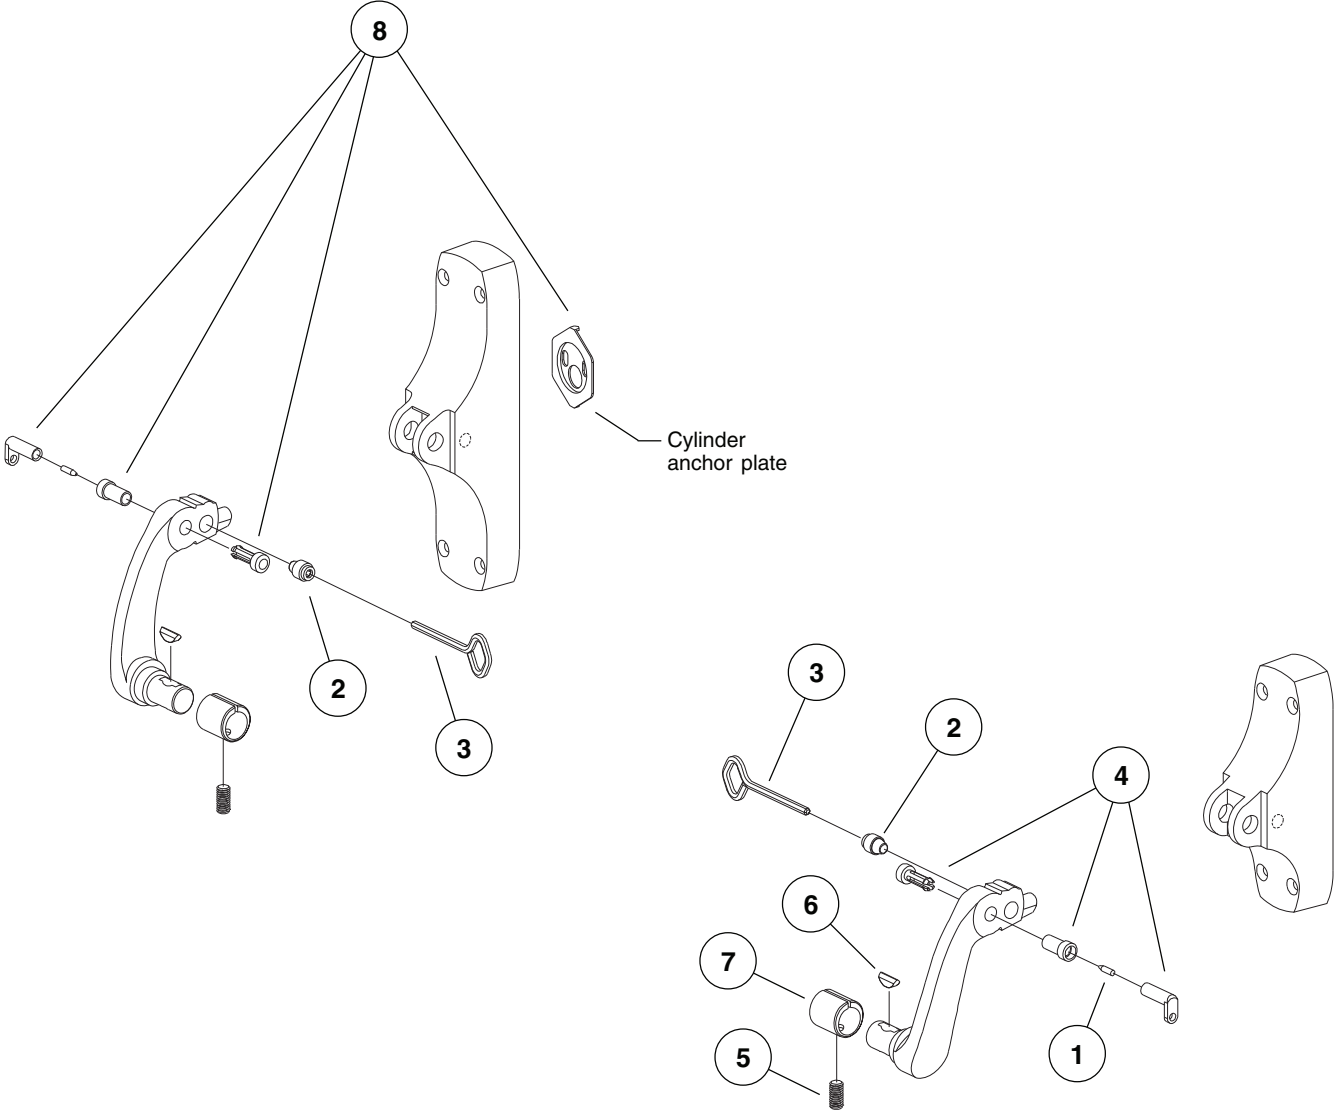

OUTSIDE TRIM FUNCTIONS

STRIKES

LEVER ARM PARTS PACKAGES

LEVER ARM PARTS PACKAGES

Item No.	Part No.	Description	Quantity	Finish
1	090007	Axle Security Pin Pkg.	10	
1	033022	Axle Security Pin Pkg.	50	
2	090004	Dog Screw Pkg.	2	
2	090083	Dog Screw Pkg.	10	
3	090005	227 Dog Key 5/32" Pkg.	2	
3	090085	227 Dog Key 5/32" Pkg.	10	
4	090006	88 Lever Arm Axles		
		88 Axle Separator	2	
		88 Axle - Male	2	
		88 Axle - Female	2	
4	090082	88 Lever Arm Axles		
		88 Axle Separator	10	
		88 Axle - Male	10	
		88 Axle - Female	10	
5	090008	Wedgetite Screw Pkg.	2	
5	090081	Wedgetite Screw Pkg.	30	
6	090020	Crossbar Tube Attaching Wedge Pkg.	2	
7	090021	Crossbar Tube Attaching Ring Pkg.	2	
8	103865	88 Lever Arm Axle Pkg.		
		Cylinder Anchor Plate	1	
		88 Axle Separator	1	
		88 Axle - Male	2	
		88 Axle - Female	2	