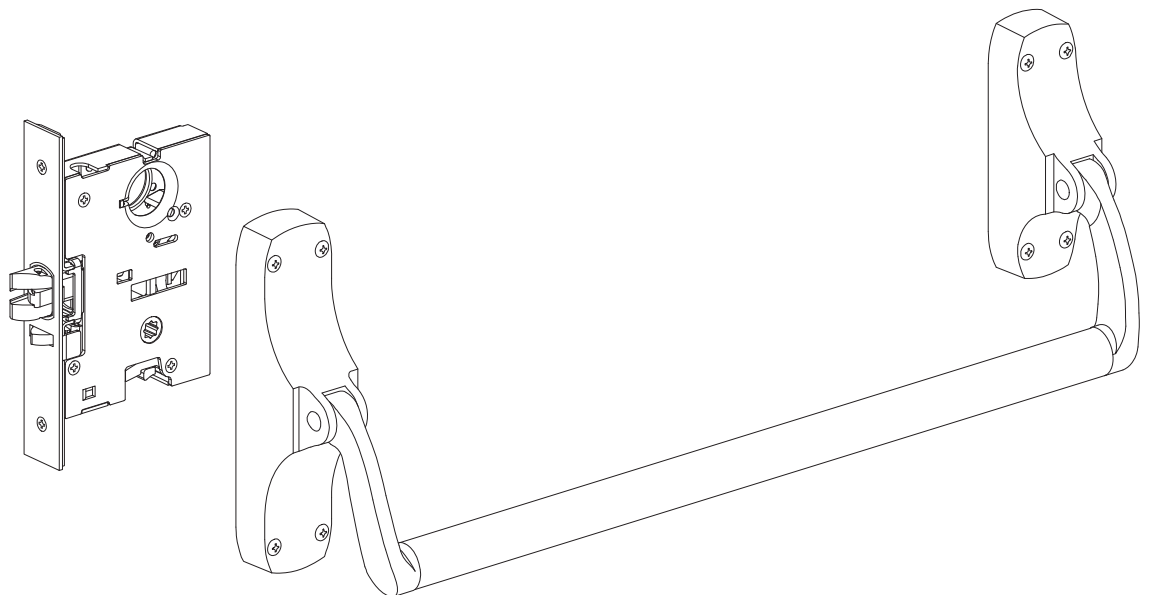

VON DUPRIN®

8875
Mortise Lock
Series
Exit Devices

Service manual

INDEX

General Information

Introduction	2
How to Order	2
Part Number Changes	2
8875 Series Finishes	3
Outside Trim Functions	3
Strikes	3

8875 Series Device Parts

Lever Arm Parts Packages	4
Lever Arm Kits	6
Crossbars	6
End Case Kit and End Case Parts	7
Center Case Kits and Center Case Parts	8

INTRODUCTION

This manual contains a listing of replaceable parts and assemblies for the 8875 Series Devices.